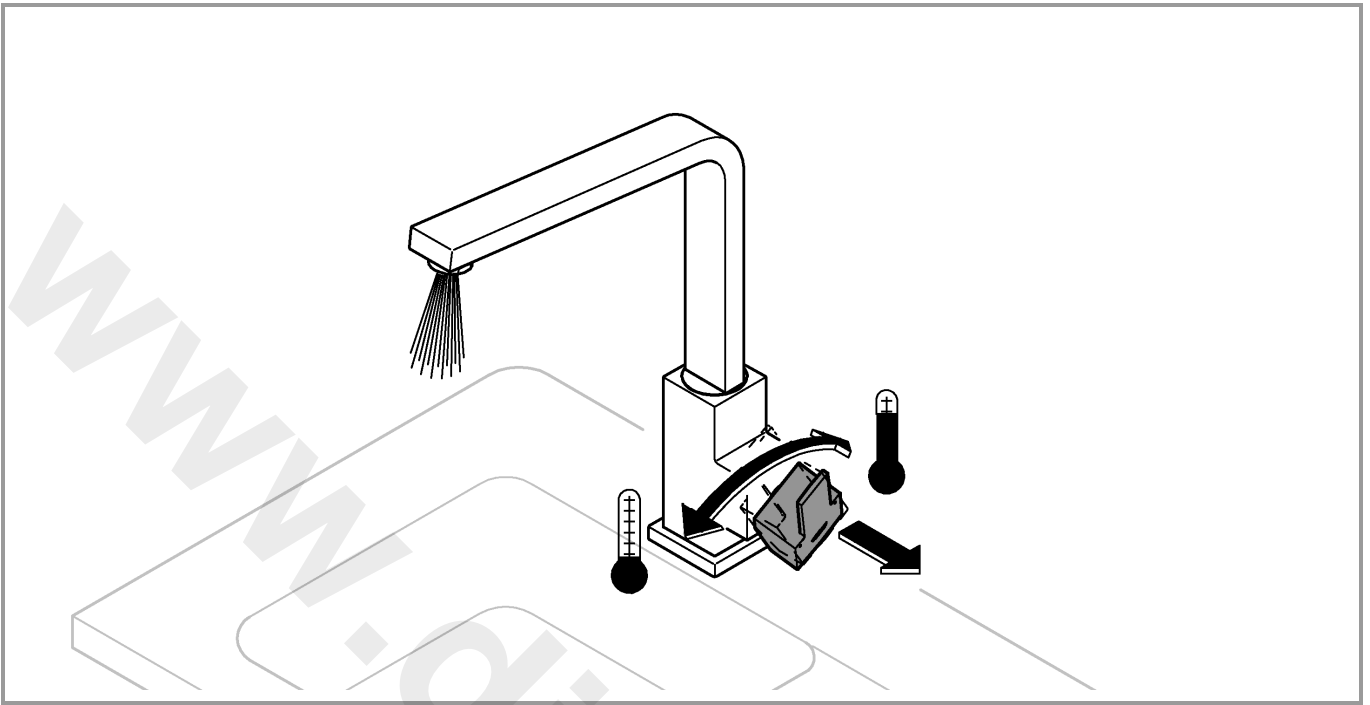

max. 70°

60°

1

2

3

Pure Freude
an Wasser

GROHE
WAVE

D